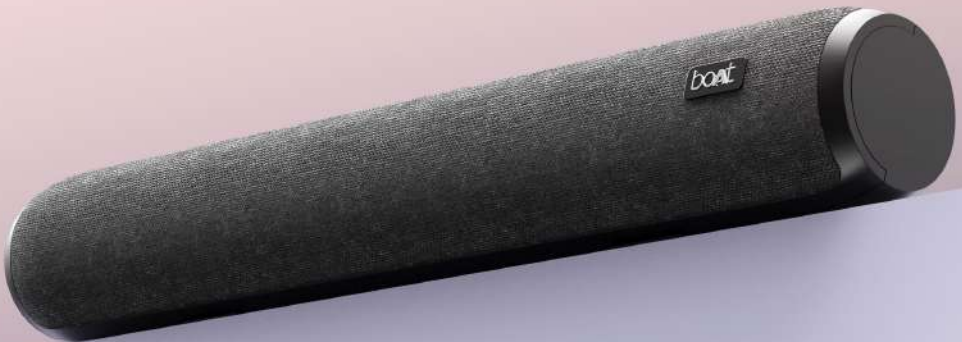

Total Playback:
Up to 6Hrs

2.0 Channel
Soundbar

Dual Passive
Radiators

25W RMS
Stereo Sound