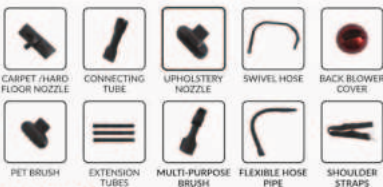

VI-1010

Vacuum Cleaner
with Suction &
Blow Function

Watts | Packing
1000 | 6 Pcs.

Dual Function
SUCTION & BLOWING
for complete cleaning experience

VI-1020

Vacuum Cleaner
Extra Accessories
with Suction & Blow
Function

Watts | Packing
1000 | 4 Pcs.

Dual Function
SUCTION & BLOWING
for complete cleaning experience

VTL-1040

Vacuum Cleaner
Function
Suction & Blow

Watts | Packing
900 | 6 Pcs.

Dual Function
SUCTION & BLOWING
for complete cleaning experience

For a cleaner,
healthier home.

INSECT KILLER

VTL-8001

Insect Killer
2x10w Tubes
1.25 FT.

Watts
20

Packing
5 Pcs.

VTL-8002

Insect Killer
2x20w Tubes
2 FT.

Watts
40

Packing
5 Pcs.

VTL-8003

Insect Killer
1 FT.

Watts
25

Packing
6 Pcs.

VTL-8004

Insect Killer
1.5 FT.

Watts
38

Packing
6 Pcs.

VTL-8005

Insect Killer
2 FT.

Watts
43

Packing
4 Pcs.