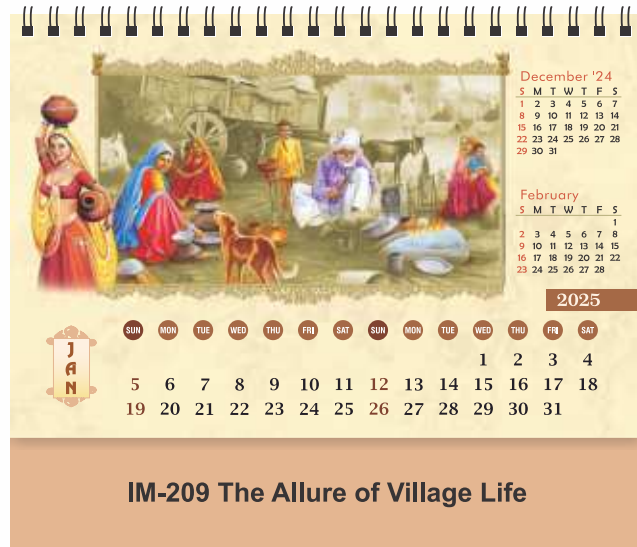

ROYAL TABLE CALENDAR

200 Series

13 Sheets T.C. on 155gsm Matt Textured Paper with Wiro Binding & Color Stand.

Size: 8.5" x 7.25"

Ad Space: 8" x 1.5"