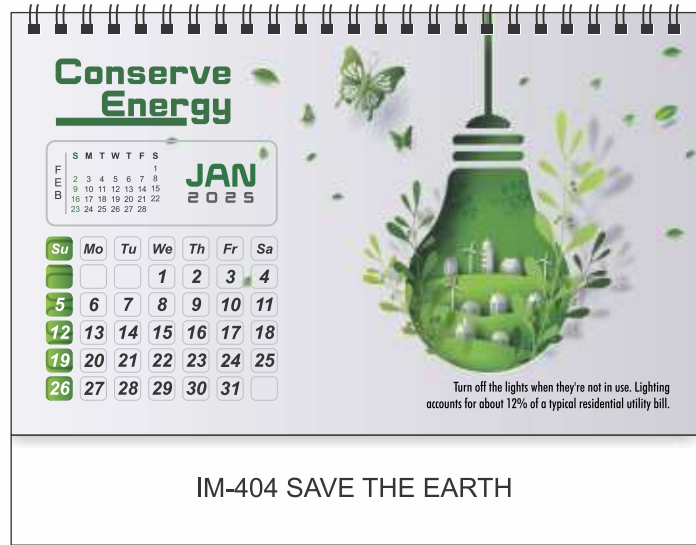

DELUX TABLE CALENDAR

400 Series

13 Sheets T.C. on 150gsm
Textured Paper
with Wiro Binding,
Size: 9.5" x 7.5"
Ad Space: 9" x 1.5"

IM-404 SAVE THE EARTH

IM-405 Motivation

400 Series

DELUX TABLE CALENDAR

13 Sheets T.C. on 150gsm
Textured Paper
with Wiro Binding,
Size: 9.5" x 7.5"
Ad Space: 9" x 1.5"