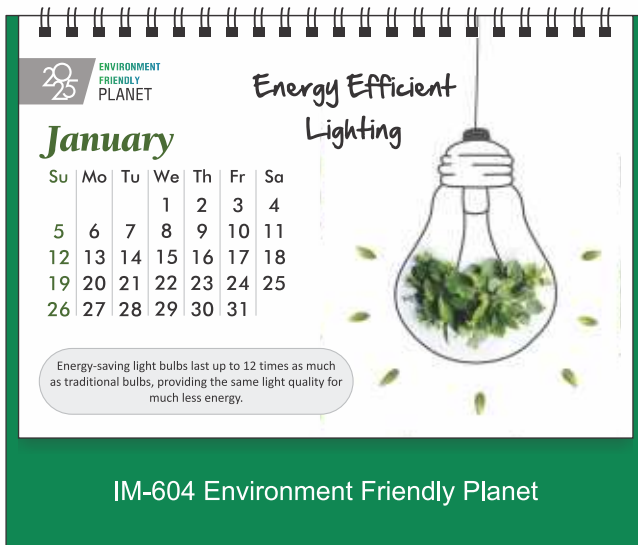

PREMIUM TABLE CALENDAR

600 Series

13 Sheets T.C. on 170gsm Paper with UV Coating+Hybrid Special Color Stand, Wiro Binding, Size: 8.5" x 7", Ad Space: 7.5" x 1.5"

600 Series

PREMIUM TABLE CALENDAR

13 Sheets T.C. on 170gsm Paper with UV Coating+Hybrid Special Color Stand, Wiro Binding, Size: 8.5" x 7", Ad Space: 7.5" x 1.5"